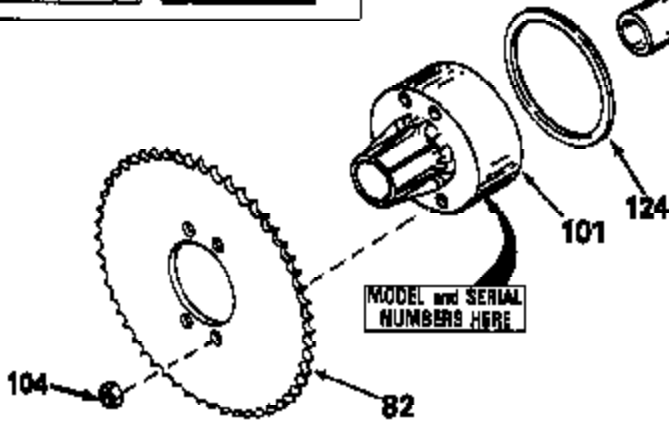

JOIST

SICHER IST DAS:
DAS ORIGINAL

47	48
47A	48A
47B	48B
47C	48C
47D	48D
47E	48E
47H	48H
47L	48L

47M	48M
47P	48P
47R	48R
47V	48V
47W	48W
47X	48X

Ref #	Part Number	Qty	Description
14	778068		Gear, Pinion (16 teeth)
17	786040		Pin, Drive
26	788038		Ring, Retaining
31	780001		Washer (3/4" ID x 1-1/2" OD x 1/16" t hick)
31A	780096		Washer, Thrust
47W	774087		Axle (16-7/16" long)
48W	774088		Axle (7-13/16" long)
82	786051		Sprocket. No Teeth 60. O.D. 9.841
82	786070		Sprocket. No Teeth 48. O.D. 7.920
82	786041A		Sprocket. No Teeth 45. O.D. 7.389
82	786042		Sprocket. No Teeth 40. O.D. 6.650
82	786043		Sprocket. No Teeth 54. O.D. 8.823
90	788067B	100-103	Grease (92.62 bottle Bentonite greas e)
101	774073	Peerless	Differential Carrier Hsg (Incl. 137)
102	774073		Differential Carrier Hsg (Incl. 139)
103	792044		Screw, 5/16-18 x 4"
104	792042		Nut, Lock, 5/16-18 (Use as required)
104A	792061		Washer, Flat, 5/16"
137	780077		Bushing (3/4" ID x 1-1/16" OD x 2-1/1 6" long)
139	780077		Bushing (3/4 ID x 1-1/16" OD x 2-1/16 " long)